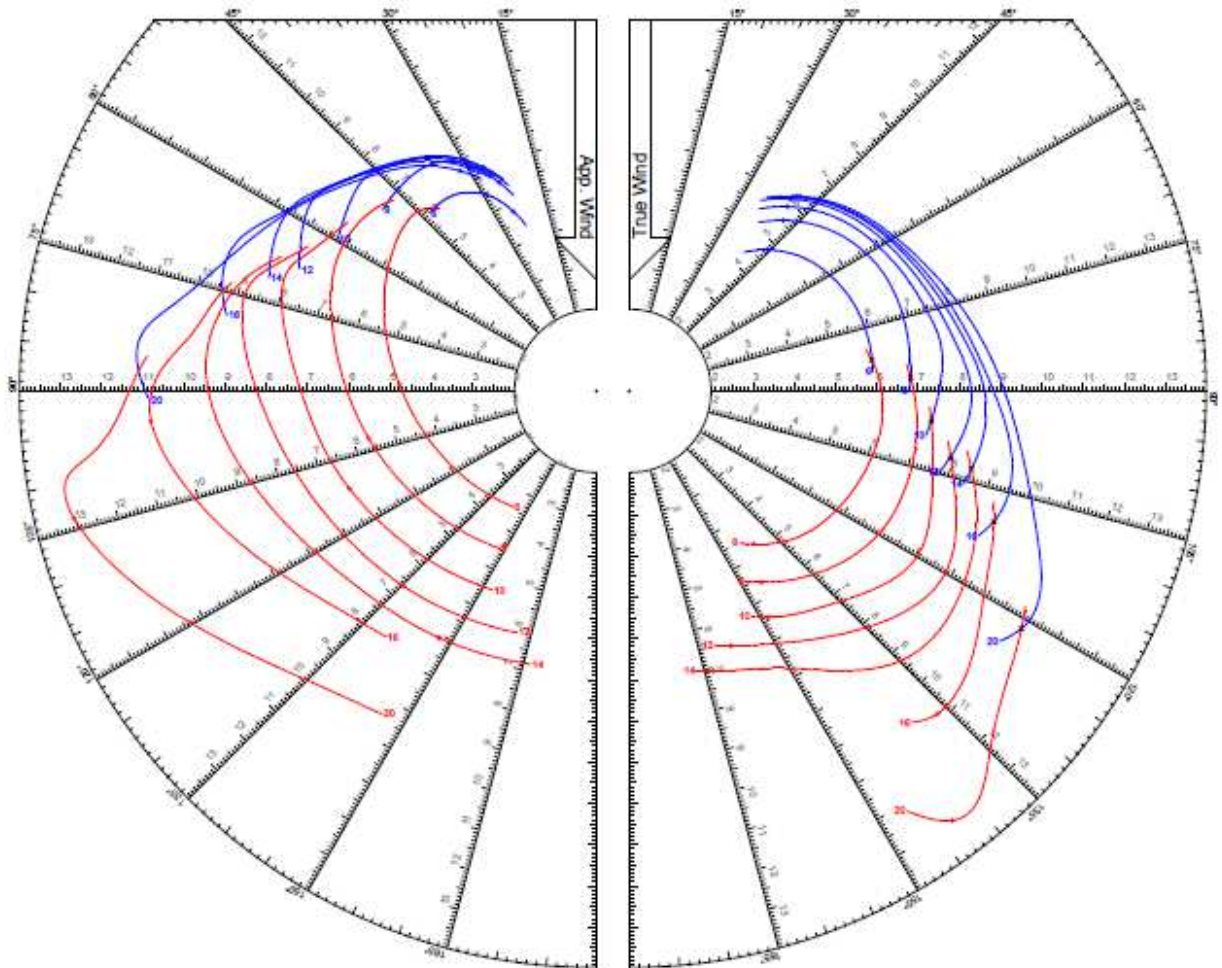

# Speed Guide

**Polar Plot for Boat**  
Name XC270Dv27\_5\_ap2\_L\_DSPS  
Sail Number SUI  
Class FM27 OD Sapphire  
Designer FM  
Builder Delphia  
Issued On 11/28/2012 - VPP 2012 1.00

TWS: 6, 8, 10, 12, 14, 16, 20 kts

Jib

Asymmetric Spinnaker on Centerline